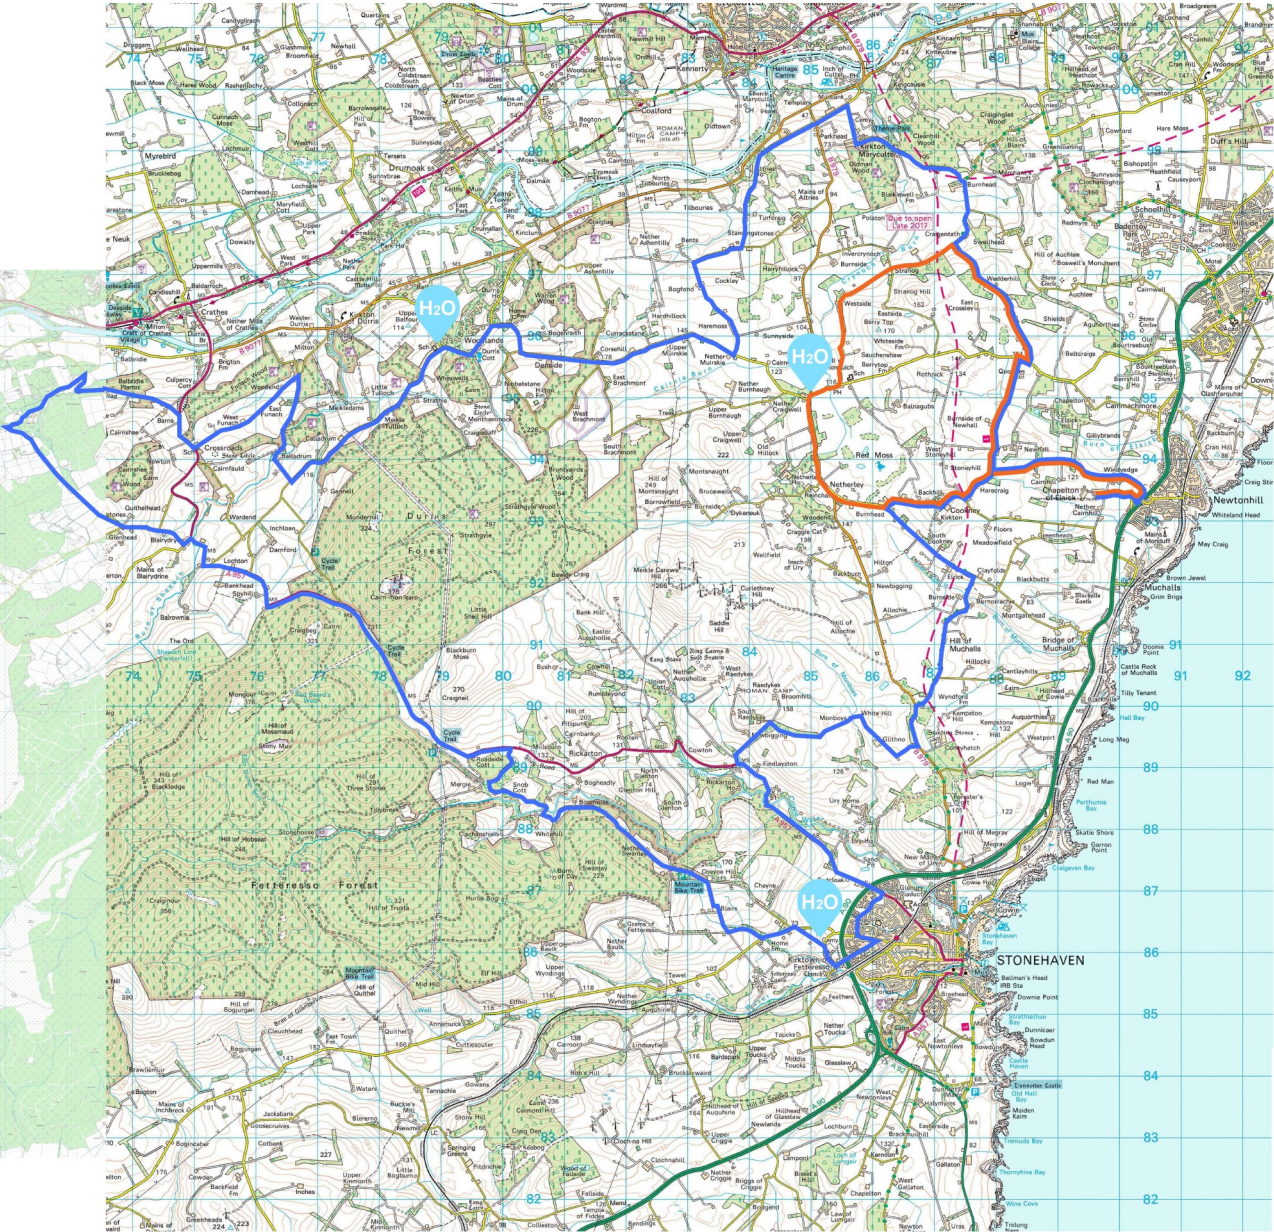

# Chapelton Bike Ride 2022

12 mile cycle route  
follow **ORANGE**  
arrow route signage

46 mile cycle route  
follow **YELLOW**  
arrow route signage

**H<sub>2</sub>O** Water Station

Principal Sponsor

# Places for People

in aid of

north east  
**sensory services**

achieving independence for blind & deaf people